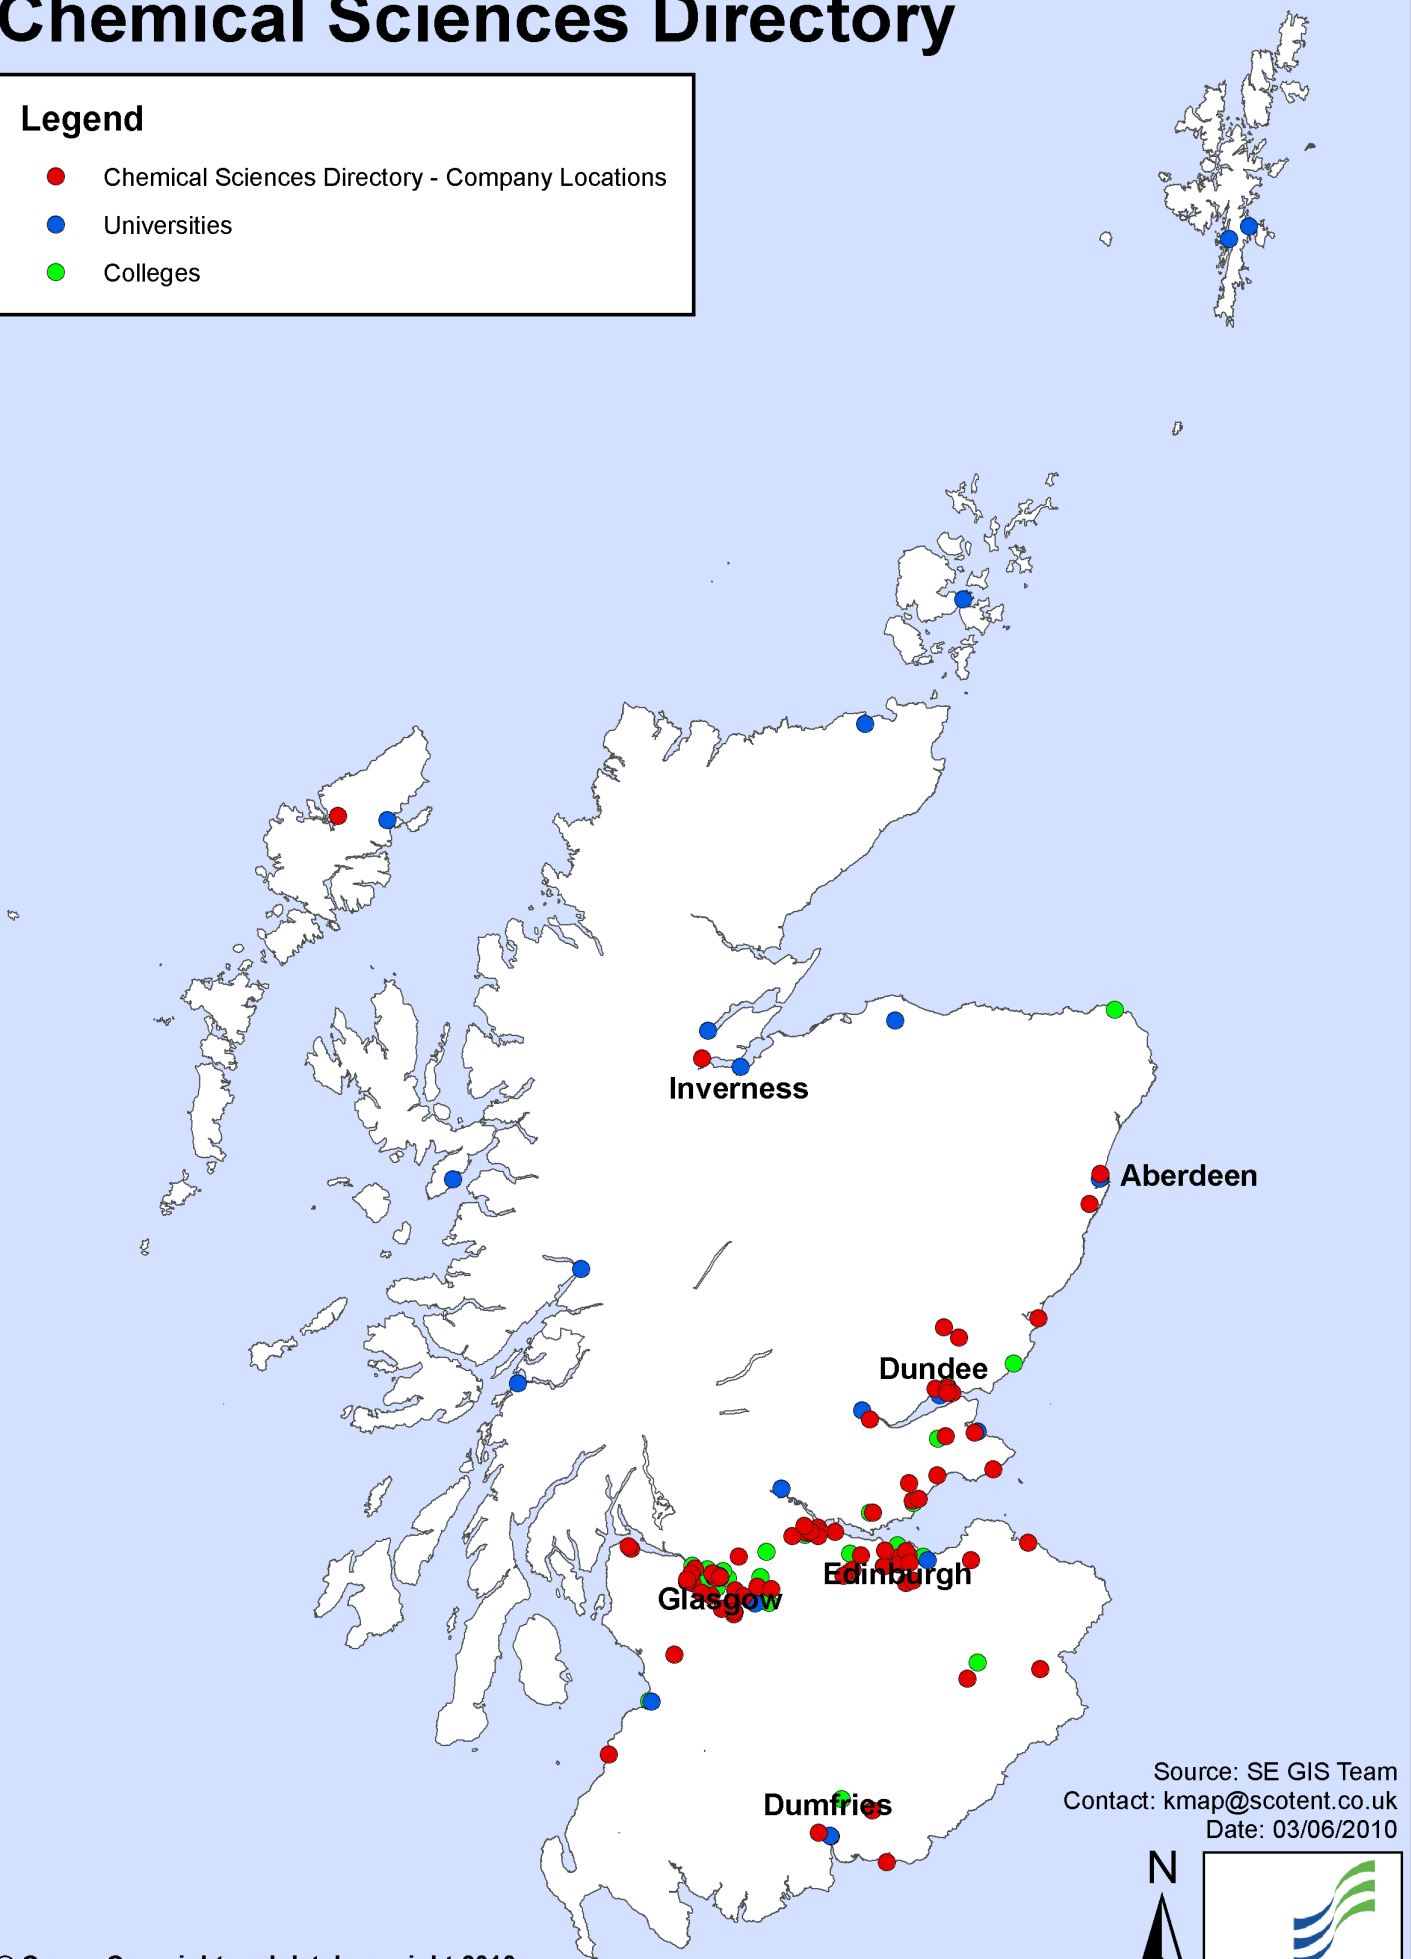

Chemical Sciences Directory

Legend

- Chemical Sciences Directory - Company Locations
- Universities
- Colleges

Source: SE GIS Team
Contact: kmap@scotent.co.uk
Date: 03/06/2010